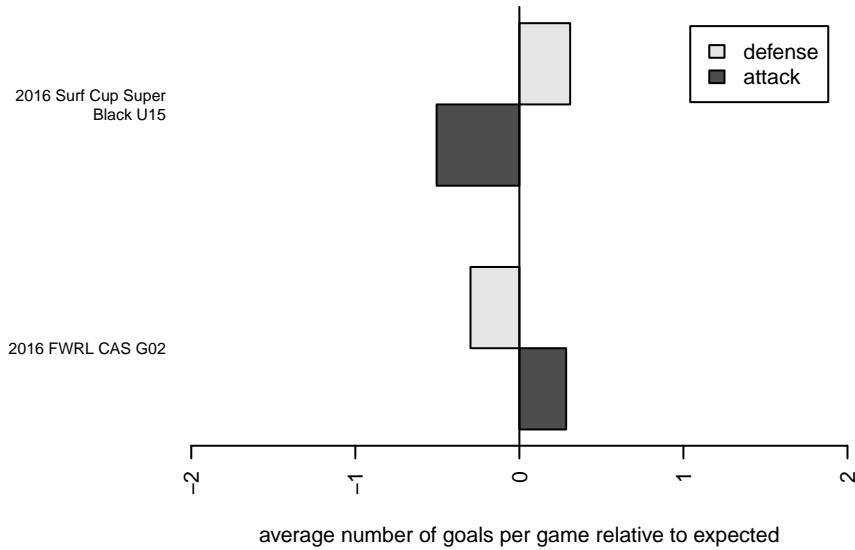

# FRAM Hoffman G02

, CAS  
 G02 total strength=1821  
 attack=43.68 defense=27.21

alt names used:  
 FRAM HOFFMAN (CAS)  
 FRAM G02-Hoffman  
 FRAM HOFFMAN (CAS)  
 FRAM HOFFMAN (USA)

Venues played:  
 2016 Surf Cup Super Black U15  
 2016 FWRL CAS G02  
 2016 Surf College Showcase Super White U15  
 2016 Carlsbad Nov Nights College Showcase E

**FRAM Hoffman G02**  
 Dots are actual minus expected GF (blue circles) and GA (red triangles).  
 Blue line is smoothed change in attack strength. Red is smoothed change in defense strength.

**attack and defense variance (black dot)  
relative to other teams  
and top 10 in region**

**attack and defense rating  
relative to others at age  
and all opponents in last 13 months**

**attack and defense rating  
relative to others at age  
and all opponents in last 13 months**

**Performance relative to 13 month average**

**Performance relative to 13 month average**

Distribution of opponents  
 Red = Lose zone, Blue = Win zone, Green = Even  
 Black line separates win/lose zones

lot. A=Neither has attack advantage, B=Opponent has both attack and defense advantage, C=Opponent has both attack and defense disadvantage, D=Both have