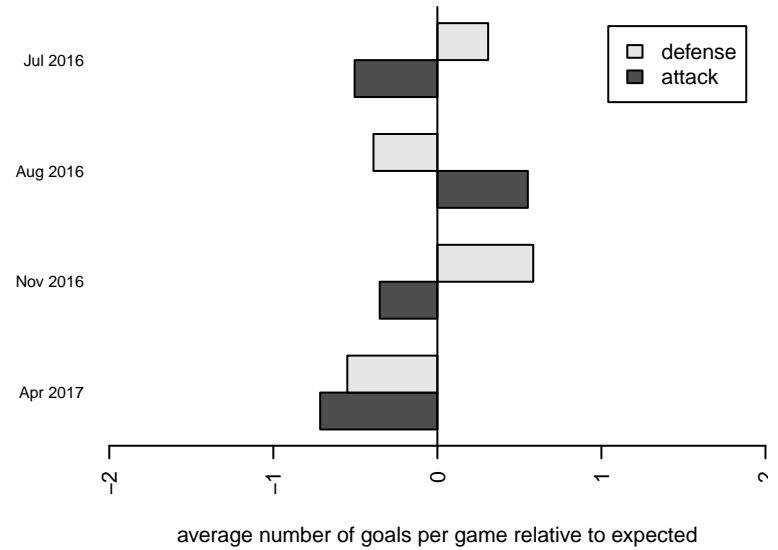

**FRAM Hoffman G02**  
 Dots are actual minus expected GF (blue circles) and GA (red triangles).  
 Blue line is smoothed change in attack strength. Red is smoothed change in defense strength.

**attack and defense variance (black dot)  
relative to other teams  
and top 10 in region**

**attack and defense rating  
relative to others at age  
and all opponents in last 13 months**

**attack and defense rating  
relative to others at age  
and all opponents in last 13 months**

**Performance relative to 13 month average**

**Performance relative to 13 month average**

Distribution of opponents  
 Red = Lose zone, Blue = Win zone, Green = Even  
 Black line separates win/lose zones

lot. A=Neither has attack advantage, B=Opponent has both attack and defense advantage, C=Opponent has both attack and defense disadvantage, D=Both have