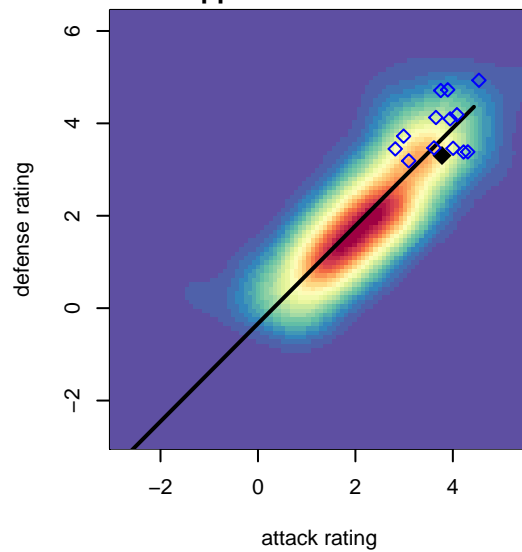

# FRAM Hoffman G02

, CAS  
 G02 total strength=1821  
 attack=43.68 defense=27.21

alt names used:  
 FRAM HOFFMAN (CAS)  
 FRAM G02-Hoffman  
 FRAM HOFFMAN (CAS)  
 FRAM HOFFMAN (USA)

Venues played:  
 2016 Surf Cup Super Black U15  
 2016 FWRL CAS G02  
 2016 Surf College Showcase Super White U15  
 2016 Carlsbad Nov Nights College Showcase E

**FRAM Hoffman G02**  
 Dots are actual minus expected GF (blue circles) and GA (red triangles).  
 Blue line is smoothed change in attack strength. Red is smoothed change in defense strength.

**attack and defense variance (black dot)  
relative to other teams  
and top 10 in region**

**attack and defense rating  
relative to others at age  
and all opponents in last 13 months**

**attack and defense rating  
relative to others at age  
and all opponents in last 13 months**

**Performance relative to 13 month average**

**Performance relative to 13 month average**

Distribution of opponents  
 Red = Lose zone, Blue = Win zone, Green = Even  
 Black line separates win/lose zones

lot. A=Neither has attack advantage, B=Opponent has both attack and defense advantage, C=Opponent has both attack and defense disadvantage, D=Both have